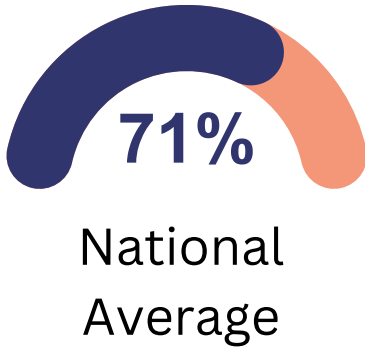

KS2 Data

This infographic shows our KS2 exam and assessment results for the 2022/23 academic year

KS2 READING

Expected Standard

Greater Depth Standard

Reading Progress Score: 2.5

KS2 WRITING

Expected Standard

Greater Depth Standard

Writing Progress Score: 0.6

KS2 MATHS

Expected Standard

Greater Depth Standard

Maths Progress Score: -1.6

KS2 Data

This infographic shows our KS2 exam and assessment results for the 2022/23 academic year