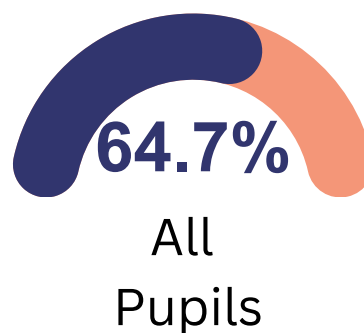

KS2 Data

This infographic shows our KS2 exam and assessment results for the 2022/23 academic year

KS2 READING

Expected Standard

Greater Depth Standard

Reading Progress Score: 2.5

KS2 WRITING

Expected Standard

Greater Depth Standard

Writing Progress Score: 0.6

KS2 MATHS

Expected Standard

Greater Depth Standard

Maths Progress Score: -1.6

KS2 Data

This infographic shows our KS2 exam and assessment results for the 2022/23 academic year