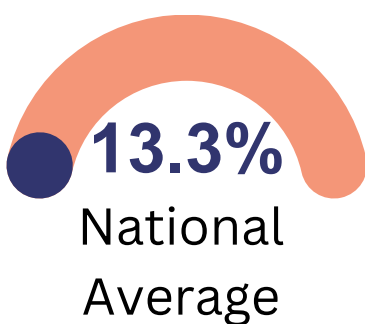

KS2 Data

This infographic shows our KS2 exam and assessment results for the 2022/23 academic year

KS2 READING

Expected Standard

Greater Depth Standard

Reading Progress Score: 2.5

KS2 WRITING

Expected Standard

Greater Depth Standard

Writing Progress Score: 0.6

KS2 MATHS

Expected Standard

Greater Depth Standard

Maths Progress Score: -1.6

KS2 Data

This infographic shows our KS2 exam and assessment results for the 2022/23 academic year