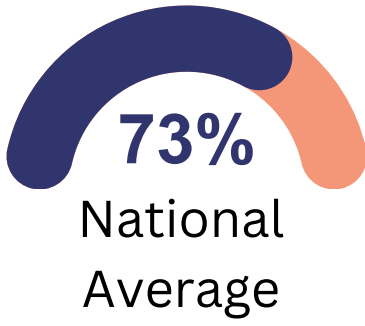

KS2 Data

This infographic shows our KS2 exam and assessment results for the 2022/23 academic year

KS2 READING

Expected Standard

Greater Depth Standard

Reading Progress Score: 2.5

KS2 WRITING

Expected Standard

Greater Depth Standard

Writing Progress Score: 0.6

KS2 MATHS

Expected Standard

Greater Depth Standard

Maths Progress Score: -1.6

KS2 Data

This infographic shows our KS2 exam and assessment results for the 2022/23 academic year