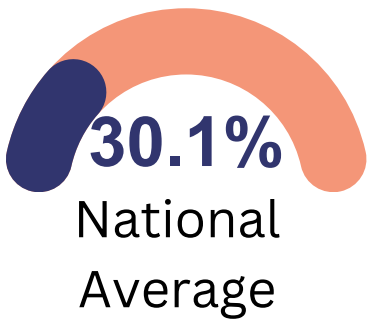

Greater Depth Standard