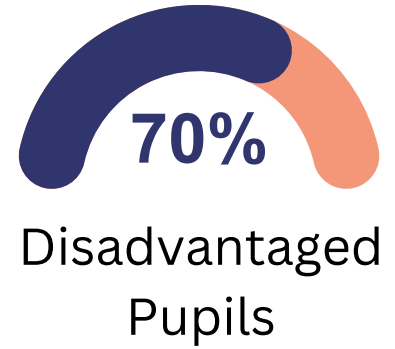

KS2 Data

This infographic shows our KS2 exam and assessment results for the 2022/23 academic year

KS2 READING

Expected Standard

Greater Depth Standard

Reading Progress Score: 2.5

KS2 WRITING

Expected Standard