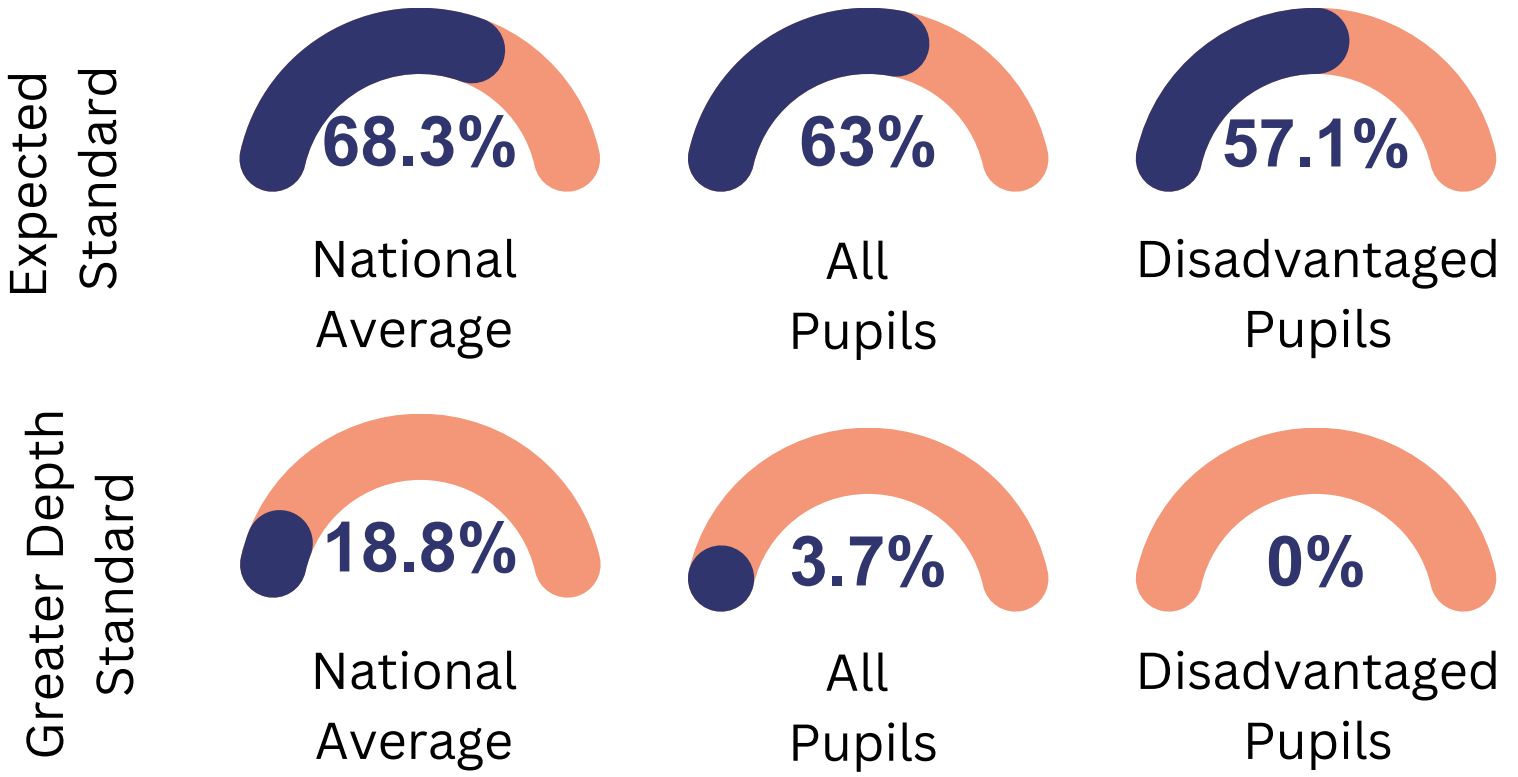

KS1 Data

This infographic shows our KS1 exam and assessment results for the 2022/23 academic year

KS1 READING