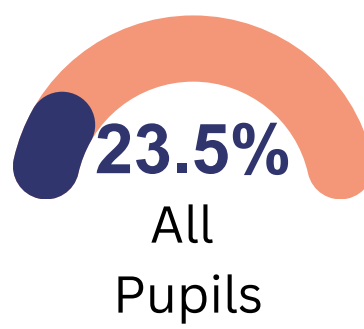

KS2 Data

This infographic shows our KS2 exam and assessment results for the 2022/23 academic year

KS2 READING

Expected Standard

Greater Depth Standard

Reading Progress Score: 2.5

KS2 WRITING

Expected Standard

Greater Depth Standard

Writing Progress Score: 0.6

KS2 MATHS

Expected Standard

Greater Depth Standard

Maths Progress Score: -1.6

KS2 Data

This infographic shows our KS2 exam and assessment results for the 2022/23 academic year