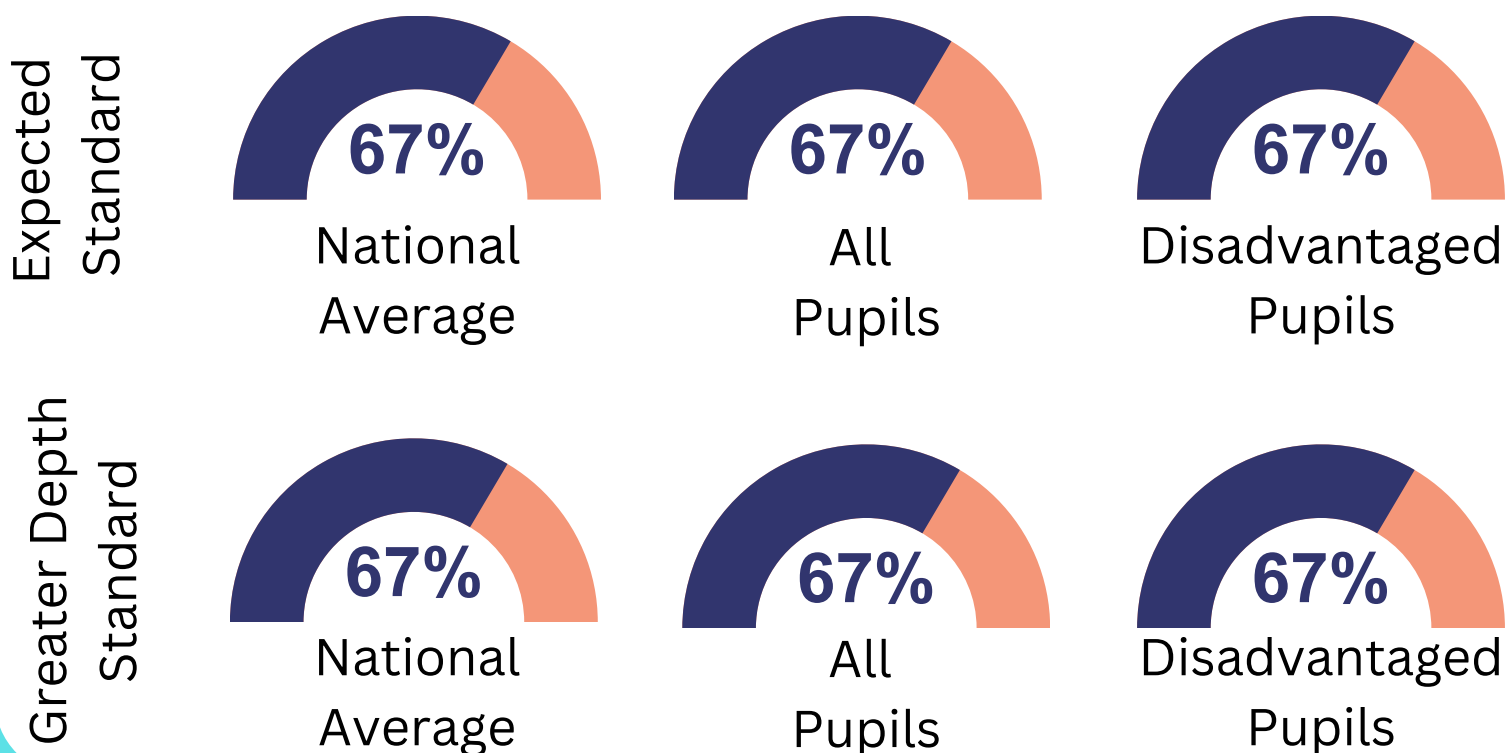

KS1 Data

This infographic shows our KS1 exam and assessment results for the 2022/23 academic year

KS1 COMBINED

YEAR 1 PHONICS DATA

YEAR 2 PHONICS DATA

Number of Year 2 retakes: 5

EYFS DATA

GOOD LEVEL OF DEVELOPEMENT