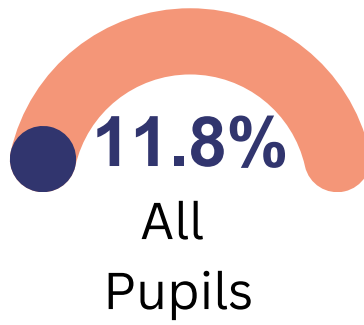

Greater Depth Standard