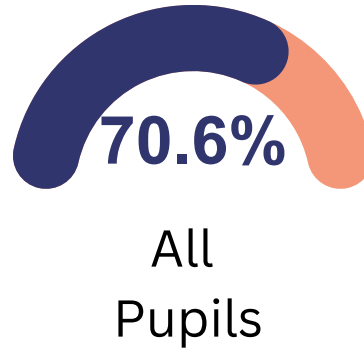

KS2 Data

This infographic shows our KS2 exam and assessment results for the 2022/23 academic year

KS2 READING

Expected Standard

Greater Depth Standard

Reading Progress Score: 2.5

KS2 WRITING

Expected Standard

Greater Depth Standard

Writing Progress Score: 0.6

KS2 MATHS

Expected Standard

Greater Depth Standard

Maths Progress Score: -1.6

KS2 Data

This infographic shows our KS2 exam and assessment results for the 2022/23 academic year