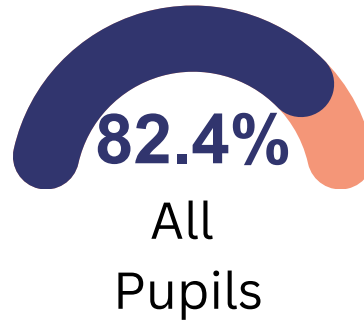

KS2 Data

This infographic shows our KS2 exam and assessment results for the 2022/23 academic year

KS2 READING

Expected Standard

Greater Depth Standard

Reading Progress Score: 2.5

KS2 WRITING

Expected Standard

Greater Depth Standard

Writing Progress Score: 0.6

KS2 MATHS

Expected Standard

Greater Depth Standard

Maths Progress Score: -1.6

KS2 Data

This infographic shows our KS2 exam and assessment results for the 2022/23 academic year