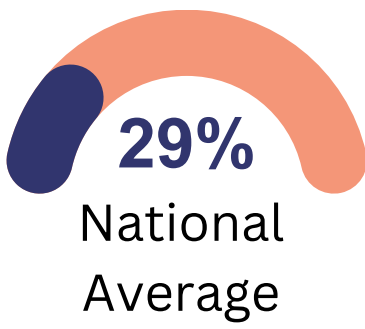

KS2 Data

This infographic shows our KS2 exam and assessment results for the 2022/23 academic year

KS2 READING

Expected Standard

Greater Depth Standard

Reading Progress Score: 2.5

KS2 WRITING

Expected Standard

Greater Depth Standard

Writing Progress Score: 0.6

KS2 MATHS

Expected Standard

Greater Depth Standard

Maths Progress Score: -1.6

KS2 Data

This infographic shows our KS2 exam and assessment results for the 2022/23 academic year