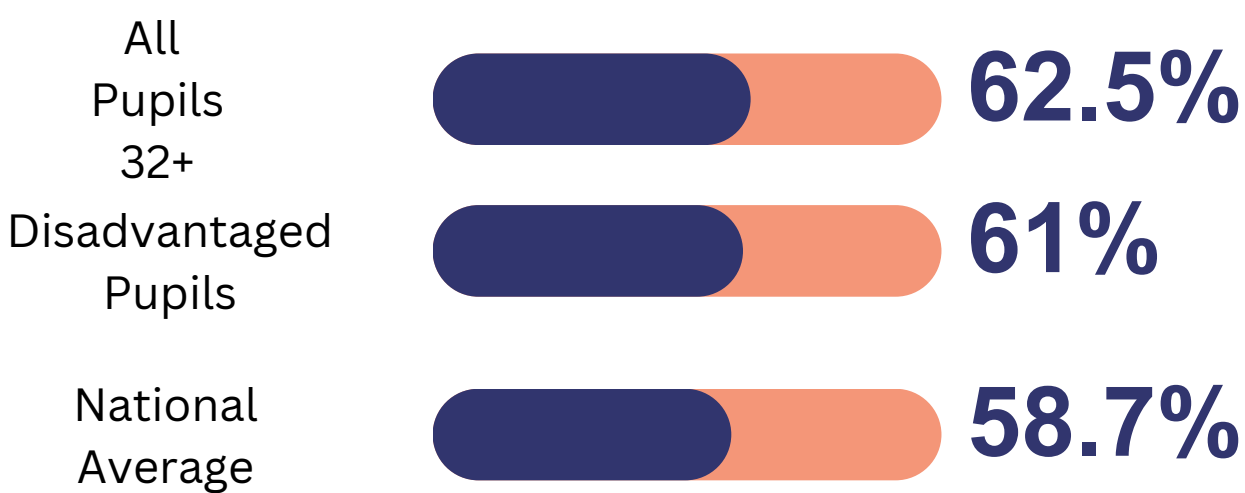

KS1 Data

This infographic shows our KS1 exam and assessment results for the 2022/23 academic year

KS1 COMBINED

YEAR 1 PHONICS DATA

YEAR 2 PHONICS DATA

Number of Year 2 retakes: 5

EYFS DATA

GOOD LEVEL OF DEVELOPEMENT