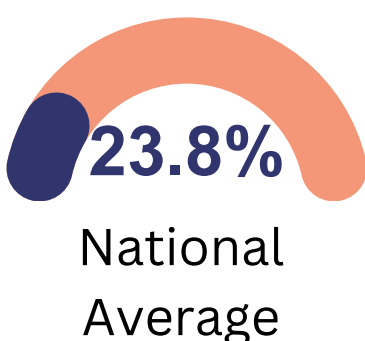

Greater Depth Standard

Writing Progress Score: 0.6

KS2 MATHS

Expected Standard

Greater Depth Standard

Maths Progress Score: -1.6

KS2 Data

This infographic shows our KS2 exam and assessment results for the 2022/23 academic year