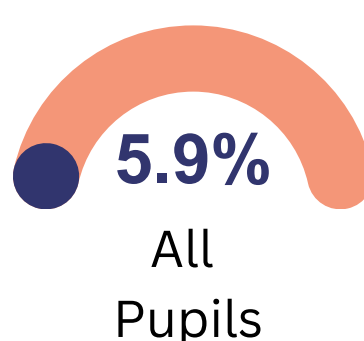

Greater Depth Standard

Writing Progress Score: 0.6

KS2 MATHS

Expected Standard

Greater Depth Standard

Maths Progress Score: -1.6

KS2 Data

This infographic shows our KS2 exam and assessment results for the 2022/23 academic year