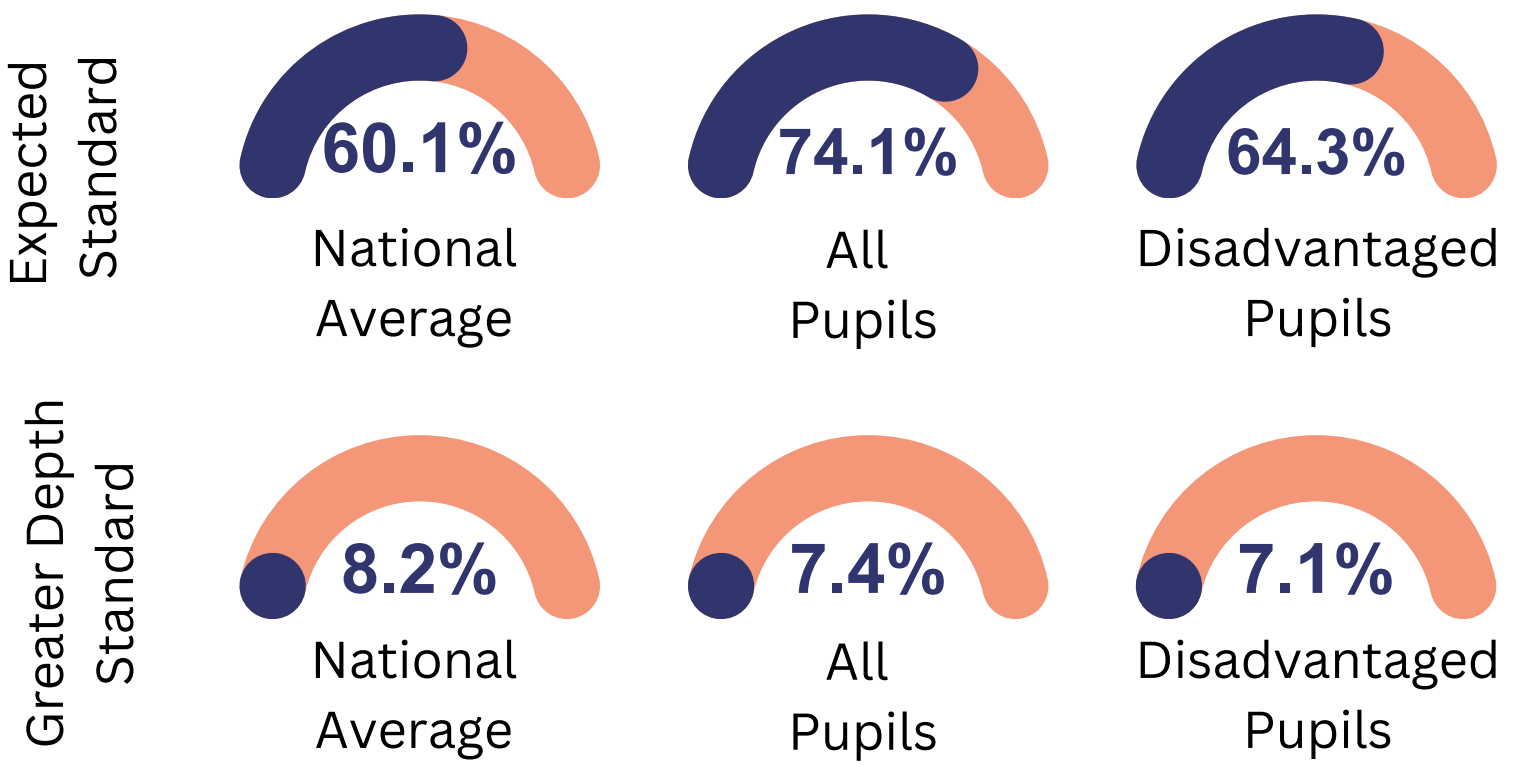

KS1 WRITING