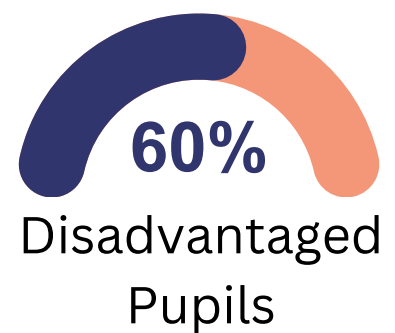

KS2 MATHS

Expected Standard