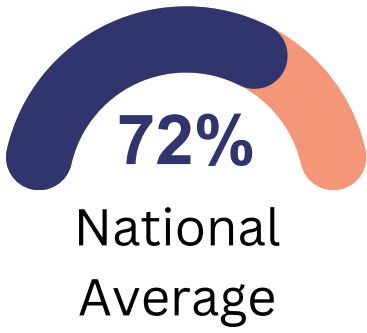

KS2 Data

This infographic shows our KS2 exam and assessment results for the 2022/23 academic year

KS2 EGPS

Expected Standard