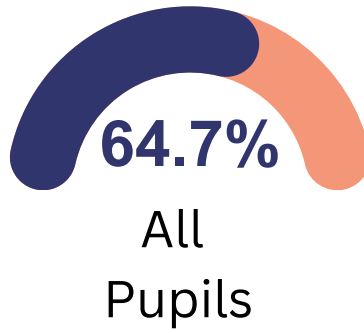

KS2 Data

This infographic shows our KS2 exam and assessment results for the 2022/23 academic year

KS2 EGPS

Expected Standard