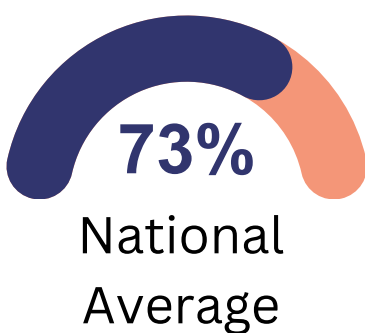

KS2 Data

This infographic shows our KS2 exam and assessment results for the 2022/23 academic year

KS2 READING

Expected Standard

Greater Depth Standard

Reading Progress Score: 2.5

KS2 WRITING

Expected Standard

Greater Depth Standard

Writing Progress Score: 0.6

KS2 MATHS

Expected Standard

Greater Depth Standard

Maths Progress Score: -1.6

KS2 Data

This infographic shows our KS2 exam and assessment results for the 2022/23 academic year