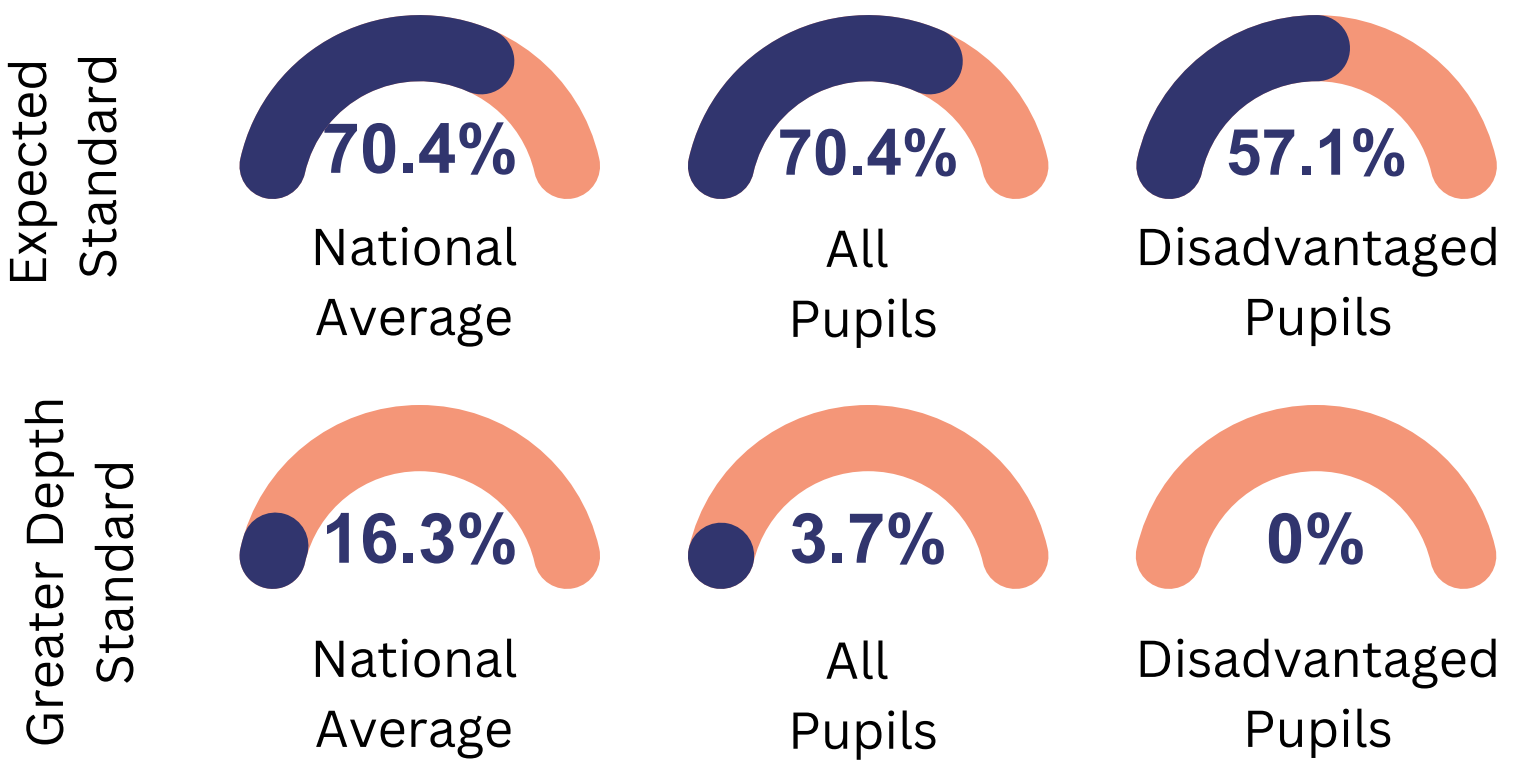

KS1 Data

This infographic shows our KS1 exam and assessment results for the 2022/23 academic year

KS1 COMBINED

YEAR 1 PHONICS DATA

YEAR 2 PHONICS DATA

Number of Year 2 retakes: 5

EYFS DATA

GOOD LEVEL OF DEVELOPEMENT